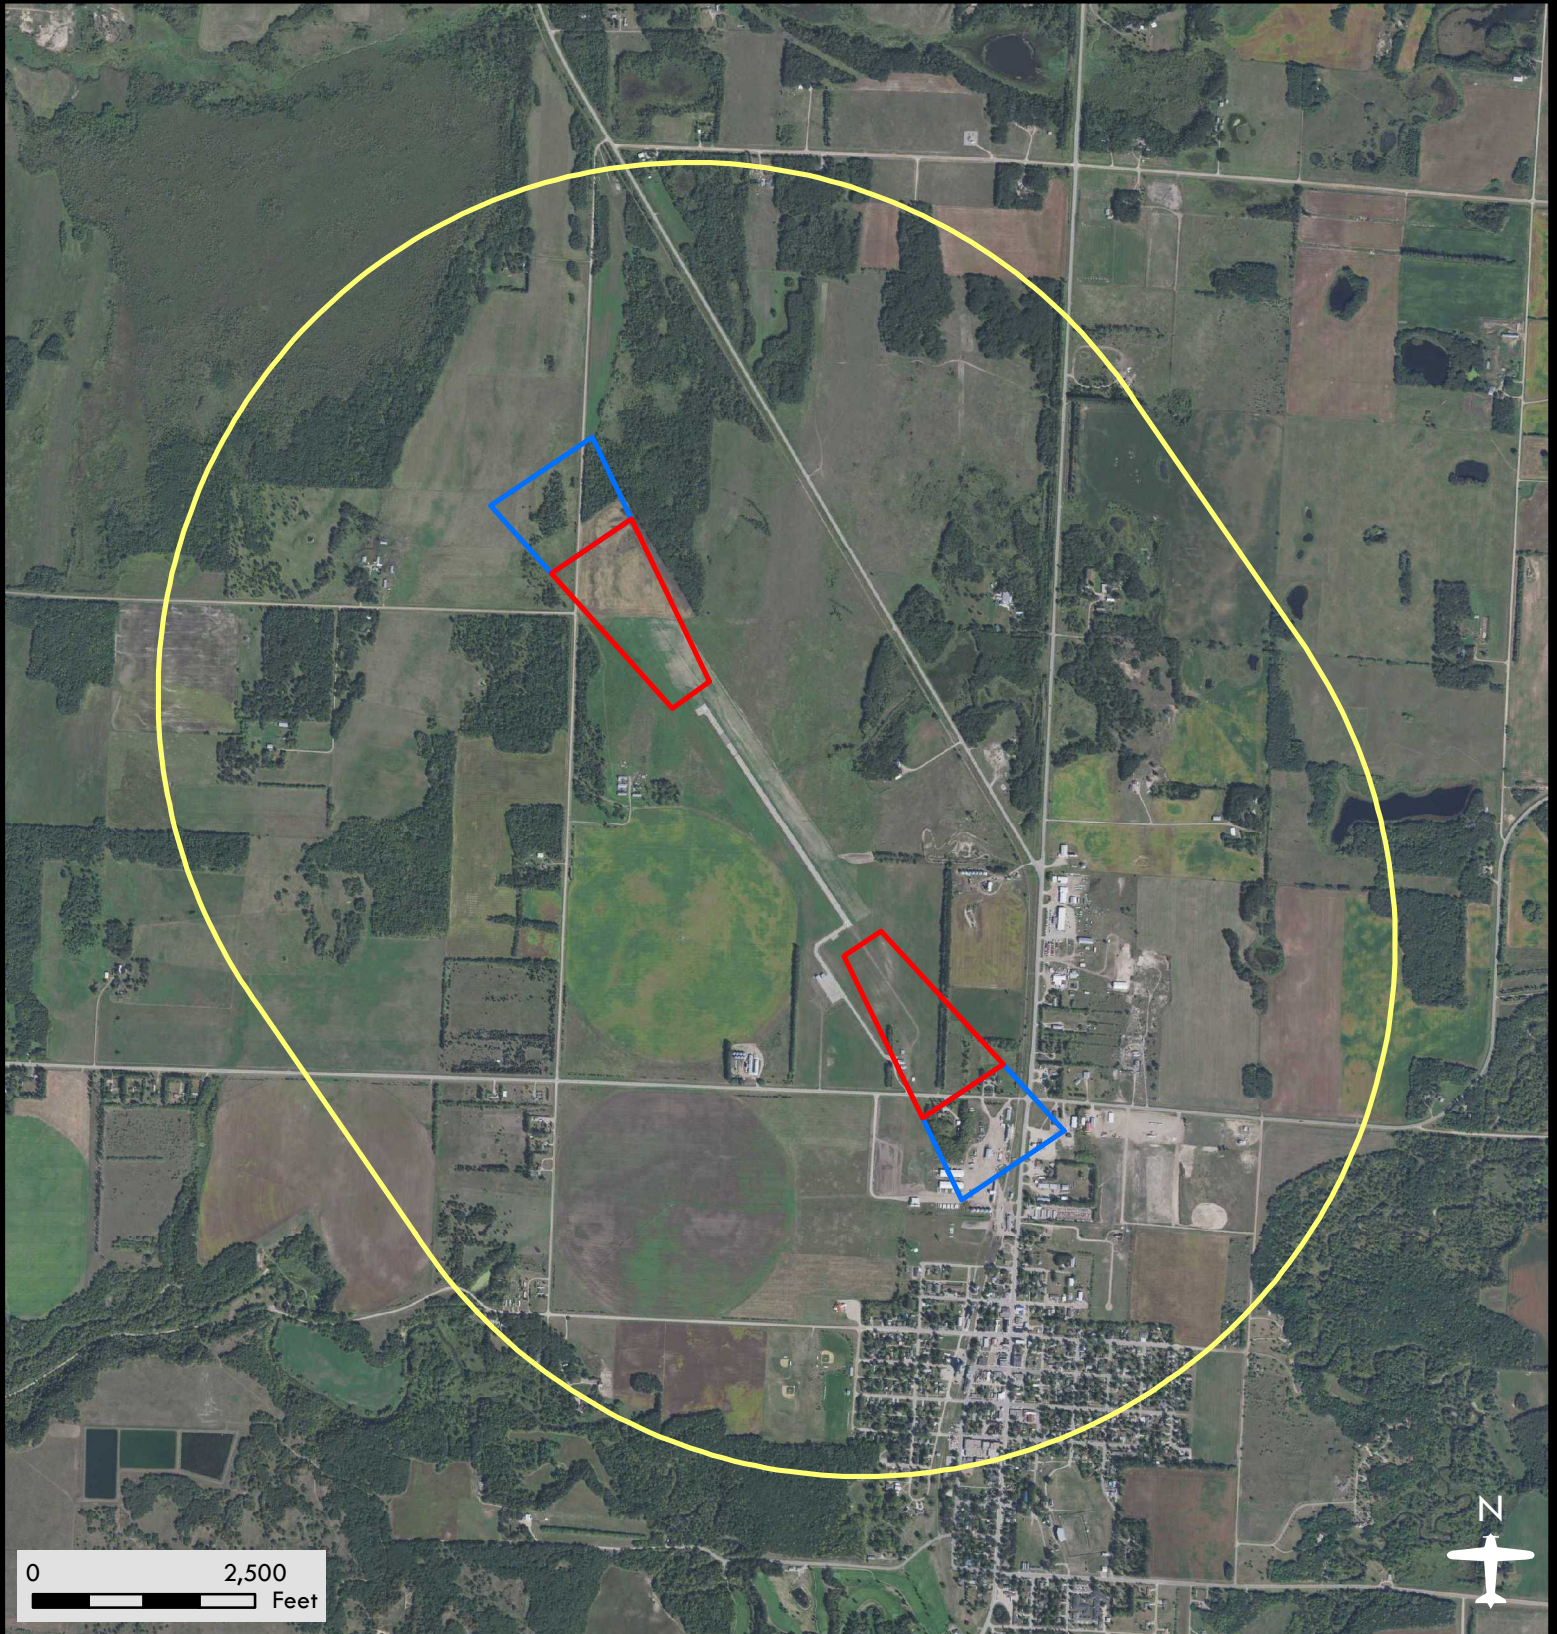

# Fertile Municipal Airport

Airport Safety Zones

Date: 08/08/2018

## Legend

-  Zone A
-  Zone B
-  Zone C

**DISCLAIMER:** This is not an official zoning map. To view the official map and ordinance for this airport, please visit the Airport Zoning Information Warehouse at <https://www.dot.state.mn.us/aero/planning/zoning-warehouse.html>. The State of Minnesota makes no representations or warranties expressed or implied, with respect to the reuse of the data provided herewith regardless of its format or the means of its transmission. There is no guarantee or representation to the user as to the accuracy, currency, suitability, or reliability of this data for any purpose. The user accepts the data "as is." The State of Minnesota assumes no responsibility for loss or damage incurred as a result of any user's reliance on this data. All maps and other material provided herein are protected by copyright. Permission is granted to copy and use the materials herein.